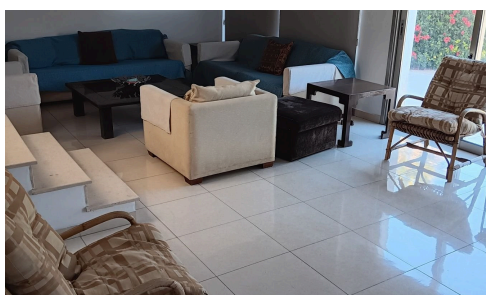

#1346

Three-bedroom detached house with yard for rent 1km from the sea in Pyla for 1300 euros per month

€1,300 /μήνας

 Tourist Area, Pyla, Larnaca

A three-bedroom detached house with a yard is for rent 1km from the sea in Pyla for 1300 euros per month. This house has an interior area of 155 sq m. It was built in 2008 but internally it is like new and fully furnished. It has a large yard and beautiful trees. It is located in a quiet neighborhood with only independent houses. It is suitable for