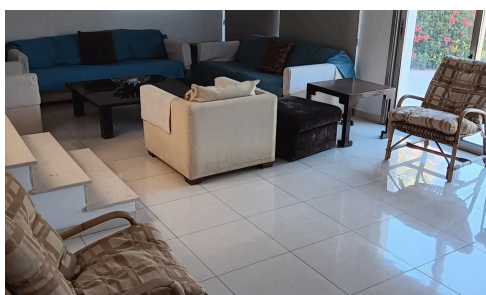

#1346

Three-bedroom detached house with yard for rent 1km from the sea in Pyla for 1300 euros per month

€1,300 /μήνας

 Pyla, Larnaca

A three-bedroom detached house with a yard is for rent 1km from the sea in Pyla for 1300 euros per month. This house has an interior area of 155 sq m. It was built in 2008 but internally it is like new and fully furnished. It has a large yard and beautiful trees. It is located in a quiet neighborhood with only independent houses. It is suitable for