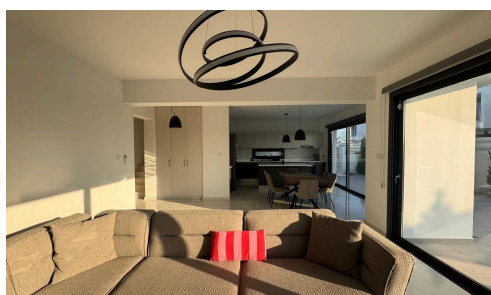

## Highland View Residence – Luxury Villa in Larnaca

€850,000

~~€1,000,000~~

 Tourist Area, Livadia, Larnaca

Discover the epitome of modern living with this exquisite 4-bedroom villa, nestled in a tranquil cul-de-sac in the prestigious Livadia area. Just 200 meters from the beach and a mere 5-minute drive to Larnaca's city center, this residence offers unparalleled comfort and convenience.