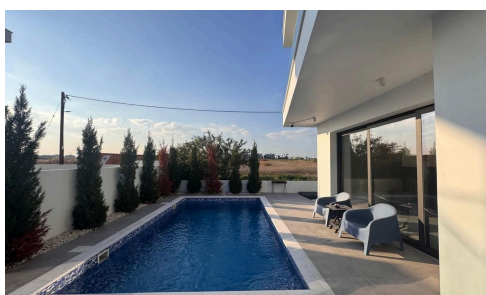

## Highland View Residence – Luxury Villa in Larnaca

€850,000

~~€1,000,000~~

 Tourist Area, Livadia, Larnaca

Discover the epitome of modern living with this exquisite 4-bedroom villa, nestled in a tranquil cul-de-sac in the prestigious Livadia area. Just 200 meters from the beach and a mere 5-minute drive to Larnaca's city center, this residence offers unparalleled comfort and convenience.