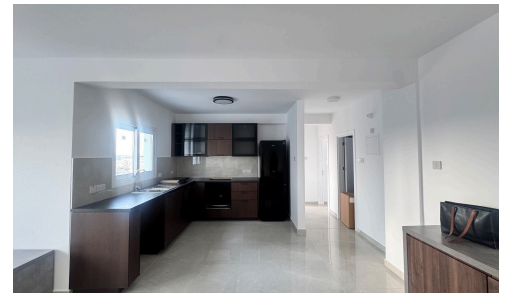

#1732

Seaview Town Center Apartment With Two Bedrooms

€925 /μήνας

 Chrysopolitissa, Larnaca

This key-ready apartment is located on the top floor with easy elevator access. The apartment is partially furnished, making it easy for you to move in and add your personal touch. Large windows provide plenty of natural light and offer city, panoramic, and stunning sea views, bringing a sense of openness and peace to every room.