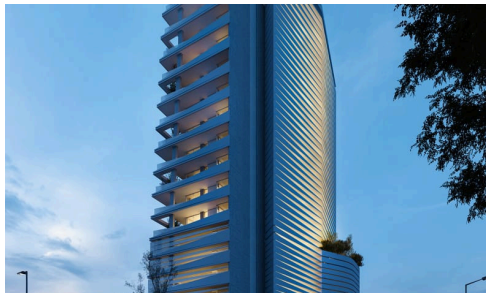

#2140

Elegant 8th-Floor 3-Bedroom Apartment with Spacious Layout & Covered Veranda

€980,000 +ΦΠΑ

📍 Chrysopolitissa, Larnaca

Step into modern coastal living with this impressive 8th-floor, 3-bedroom apartment, perfectly positioned within a newly unveiled 20-storey residential tower along Larnaca's dynamic seafront district. Designed for comfort, space, and quality, this residence is ideal for families, relocators, or anyone seeking a refined home in a premium coastal