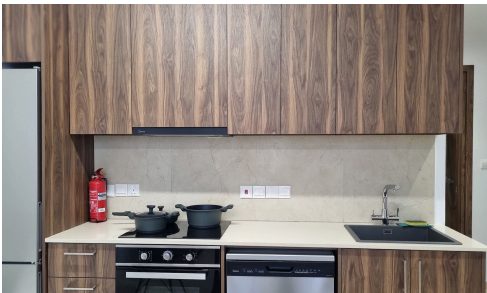

#2491

Modern One Bedroom Apartment in Livadia - Tourist Area

€850 /μήνας

 Tourist Area, Livadia, Larnaca

This modern, key-ready apartment is now available for rent in the beautiful Livadia, Tourist Area. Offering a comfortable internal space, this property is perfect for individuals or couples seeking contemporary living in a prime coastal location.