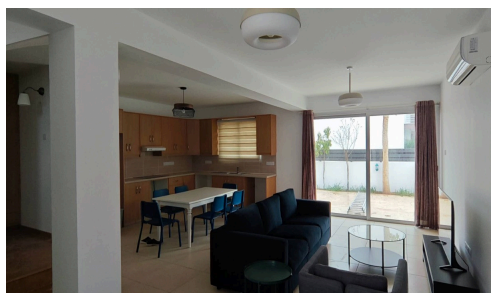

#2505

Three-bedroom detached house for rent 1 km from the sea in the Pyla area for 1400 euros per month

€1,400 /μήνας

 Pyla, Larnaca

Three bedroom detached house for rent 1 km from the sea in the Pyla area for 1400 euros per month. This house is suitable for a family who wants to live near the sea but also close to the highway with easy access to the other cities of Cyprus. It is located in a residential complex with an independent door for all houses. It was built in 2017. Is