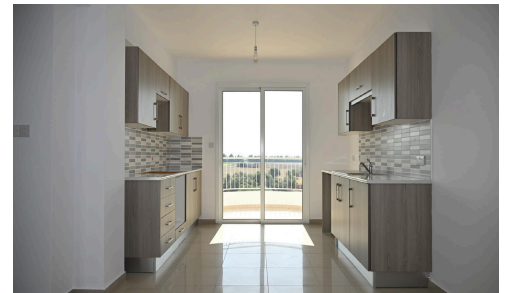

## Spacious 3 Bedroom Pyla Apartment Near Beaches

€195,000

 Pyla, Larnaca

Welcome to this bright and spacious resale apartment located in the charming area of Pyla. With an internal space of 97 square meters, this home offers a comfortable layout with three well-sized bedrooms and a family bathroom, perfect for families or those looking for extra space.