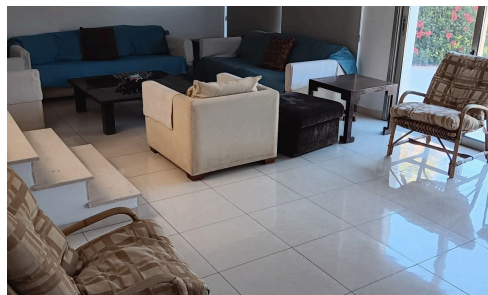

#1346

Three-bedroom detached house with yard for rent 1km from the sea in Pyla for 1300 euros per month

€1,300 /month

 Tourist Area, Pyla, Larnaca

A three-bedroom detached house with a yard is for rent 1km from the sea in Pyla for 1300 euros per month. This house has an interior area of 155 sq m. It was built in 2008 but internally it is like new and fully furnished. It has a large yard and beautiful trees. It is located in a quiet neighborhood with only independent houses. It is suitable for