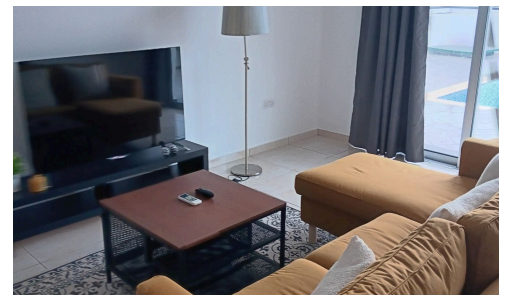

#1355

Three-bedroom detached house for rent 1 km from the sea in the Pyla area for 1500 euros per month

€1,500 /month

 Pyla, Larnaca

Three bedroom detached house for rent 1 km from the sea in the Pyla area for 1500 euros per month. This house is suitable for a family who wants to live near the sea but also close to the highway with easy access to the other cities of Cyprus. It is located in a residential complex with an independent door for all houses. It was built in 2015.