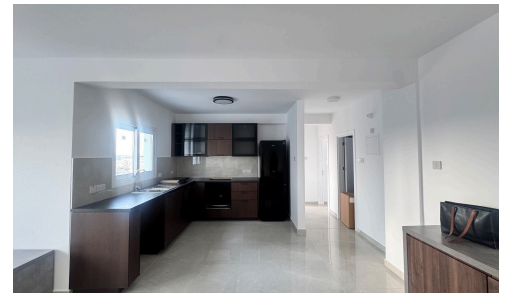

#1732

Seaview Town Center Apartment With Two Bedrooms

€925 /month

 Chrysopolitissa, Larnaca

This key-ready apartment is located on the top floor with easy elevator access. The apartment is partially furnished, making it easy for you to move in and add your personal touch. Large windows provide plenty of natural light and offer city, panoramic, and stunning sea views, bringing a sense of openness and peace to every room.