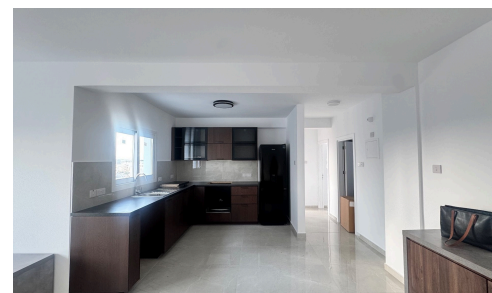

## Seaview Town Center Apartment With Two Bedrooms

€925 /month

 Chrysopolitissa, Larnaca

This key-ready apartment is located on the top floor with easy elevator access. The apartment is partially furnished, making it easy for you to move in and add your personal touch. Large windows provide plenty of natural light and offer city, panoramic, and stunning sea views, bringing a sense of openness and peace to every room.