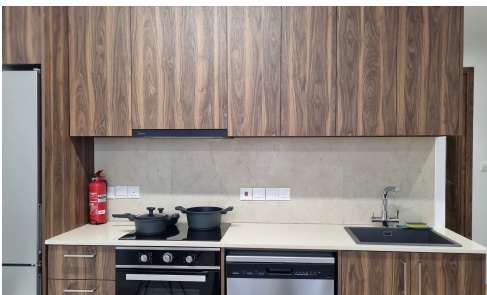

## Modern One Bedroom Apartment in Livadia - Tourist Area

€850 /month

 Tourist Area, Livadia, Larnaca

This modern, key-ready apartment is now available for rent in the beautiful Livadia, Tourist Area. Offering a comfortable internal space, this property is perfect for individuals or couples seeking contemporary living in a prime coastal location.